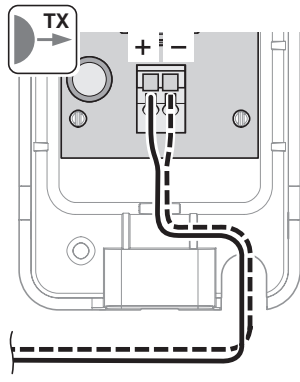

sprint SL, duo SL,  
duo vision, Aperto 868

Safety-1:  
marathon SL  
marathon tiga SL + SLX  
starglider 300 E  
gator 400

Safety-2:  
marathon SL  
marathon tiga SL + SLX  
starglider 300 E  
gator 400

twist 200+200 E, jive 200

SM 40 T

twist XL

RDC 800

RDC vision