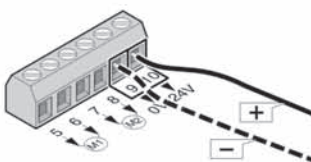

sprint SL, duo SL,  
duo vision, Aperto 868

Safety-1:  
marathon SL  
marathon tiga SL + SLX  
starglider 300 E  
gator 400

Safety-2:  
marathon SL  
marathon tiga SL + SLX  
starglider 300 E  
gator 400

twist 200+200 E, jive 200

SM 40 T

twist XL

RDC 800

RDC vision