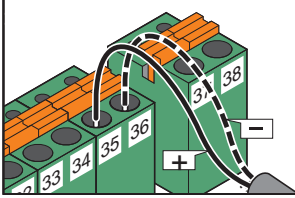

sprint SL, duo SL,  
duo vision, Aperto 868

Safety-1:  
marathon SL  
marathon tiga SL + SLX  
starglider 300 E  
gator 400

Safety-2:  
marathon SL  
marathon tiga SL + SLX  
starglider 300 E  
gator 400

twist 200+200 E, jive 200

SM 40 T

twist XL

RDC 800

RDC vision