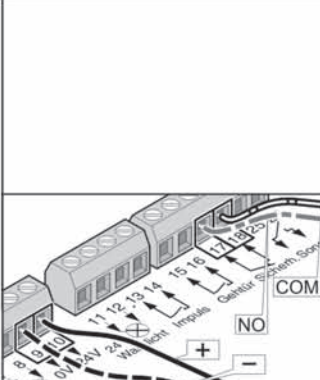

sprint SL, duo SL,  
duo vision, Aperto 868

Safety-1:  
marathon SL  
marathon tiga SL + SLX  
starglider 300 E  
gator 400

Safety-2:  
marathon SL  
marathon tiga SL + SLX  
starglider 300 E  
gator 400

twist 200+200 E, jive 200

SM 40 T

twist XL

RDC 800

RDC vision